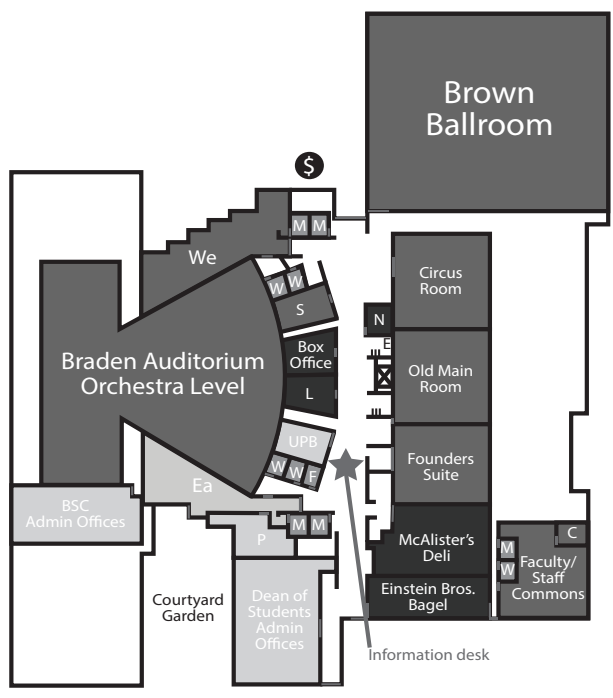

ISU BONE STUDENT CENTER

FIRST FLOOR (ORCHESTRA)

- C Faculty/Staff Conference Room
- E E-mail Express
- Ea East Lounge
- F Family Restroom
- L Lobby Shop
- M Men's restroom
- N Campus Signage Solutions
- P Programming Office
- S Spotlight Room
- UPB University Program Board
- We West Lounge
- W Women's restroom
- Ⓢ ATM
- ⊠ Elevator

SECOND FLOOR (MEZZANINE)

- CU Credit Union
- M Men's restroom
- Re Redbird Card Office
- S Student Involvement Center
- TZ TechZone
- We West Lounge
- W Women's restroom
- Ⓢ ATM
- ⊠ Elevator

THIRD FLOOR (BALCONY)

- Ea East Lounge
- M Men's restroom
- We West Lounge
- W Women's restroom
- ⊠ Elevator

■	Lounge Space
■	Meeting Rooms
■	Retail
■	University Departments/ Services
■	Other