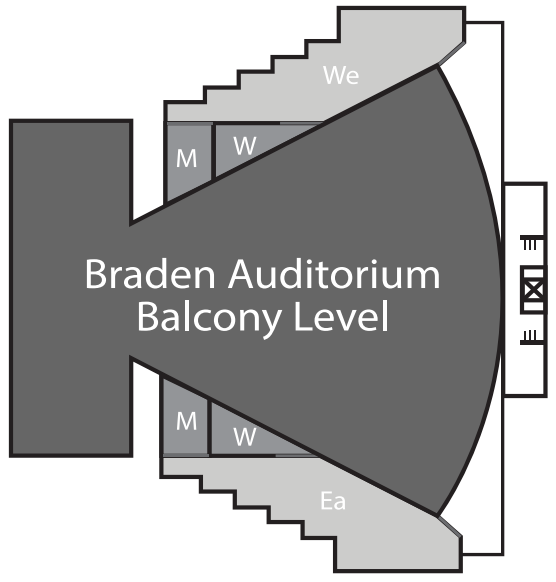

ISU BONE STUDENT CENTER

FIRST FLOOR (ORCHESTRA)

- C Faculty/Staff Conference Room
- E E-mail Express
- Ea East Lounge
- F Family Restroom
- L Lobby Shop
- M Men's restroom
- N Campus Signage Solutions
- P Programming Office
- S Spotlight Room
- UPB University Program Board
- We West Lounge
- W Women's restroom
- Ⓢ ATM
- ⊠ Elevator

SECOND FLOOR (MEZZANINE)

- CU Credit Union
- M Men's restroom
- Re Redbird Card Office
- S Student Involvement Center
- TZ TechZone
- We West Lounge
- W Women's restroom
- Ⓢ ATM
- ⊠ Elevator

THIRD FLOOR (BALCONY)

- Ea East Lounge
- M Men's restroom
- We West Lounge
- W Women's restroom
- ⊠ Elevator

■	Lounge Space
■	Meeting Rooms
■	Retail
■	University Departments/ Services
■	Other