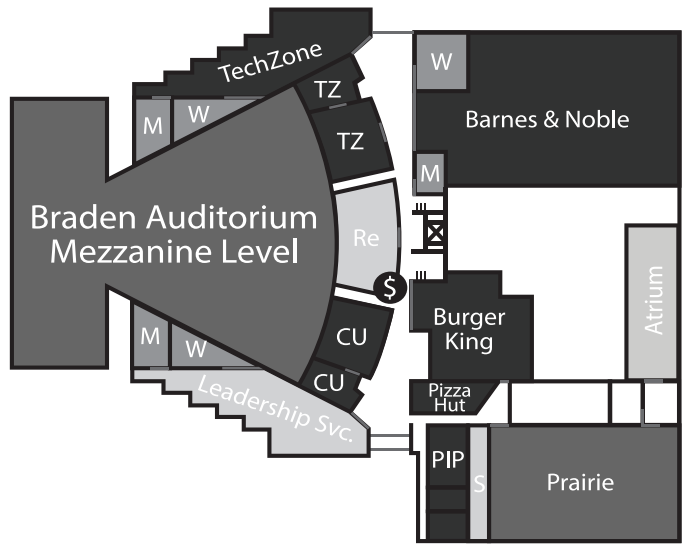

ISU BONE STUDENT CENTER

FIRST FLOOR (ORCHESTRA)

- C Faculty/Staff Conference Room
- E E-mail Express
- Ea East Lounge
- F Family Restroom
- L Lobby Shop
- M Men's restroom
- N Campus Signage Solutions
- P Programming Office
- S Spotlight Room
- UPB University Program Board
- We West Lounge
- W Women's restroom
- Ⓢ ATM
- ⊠ Elevator

SECOND FLOOR (MEZZANINE)

- CU Credit Union
- M Men's restroom
- Re Redbird Card Office
- S Student Involvement Center
- TZ TechZone
- We West Lounge
- W Women's restroom
- Ⓢ ATM
- ⊠ Elevator

THIRD FLOOR (BALCONY)

- Ea East Lounge
- M Men's restroom
- We West Lounge
- W Women's restroom
- ⊠ Elevator

■	Lounge Space
■	Meeting Rooms
■	Retail
■	University Departments/ Services
■	Other